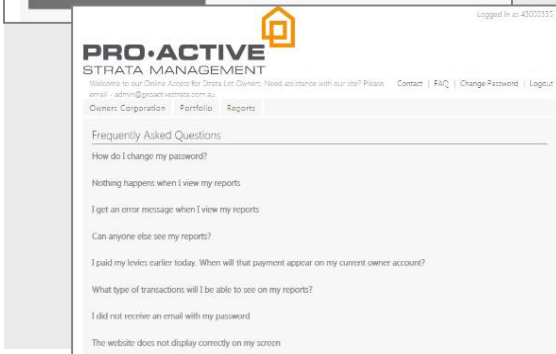

Access your important strata information **online!**

At Proactive Strata Management we know that you want to be able to access your important property information when it's convenient to you.

Online access enables you to log on at your convenience and access your information.

In addition to accessing all this data you can also view and download copies of documents relevant to your property.

Perfect for tax time or whenever you need them.

Our Online Owner and Executive Portals are accessible from our website and allow you, the property owner, to;